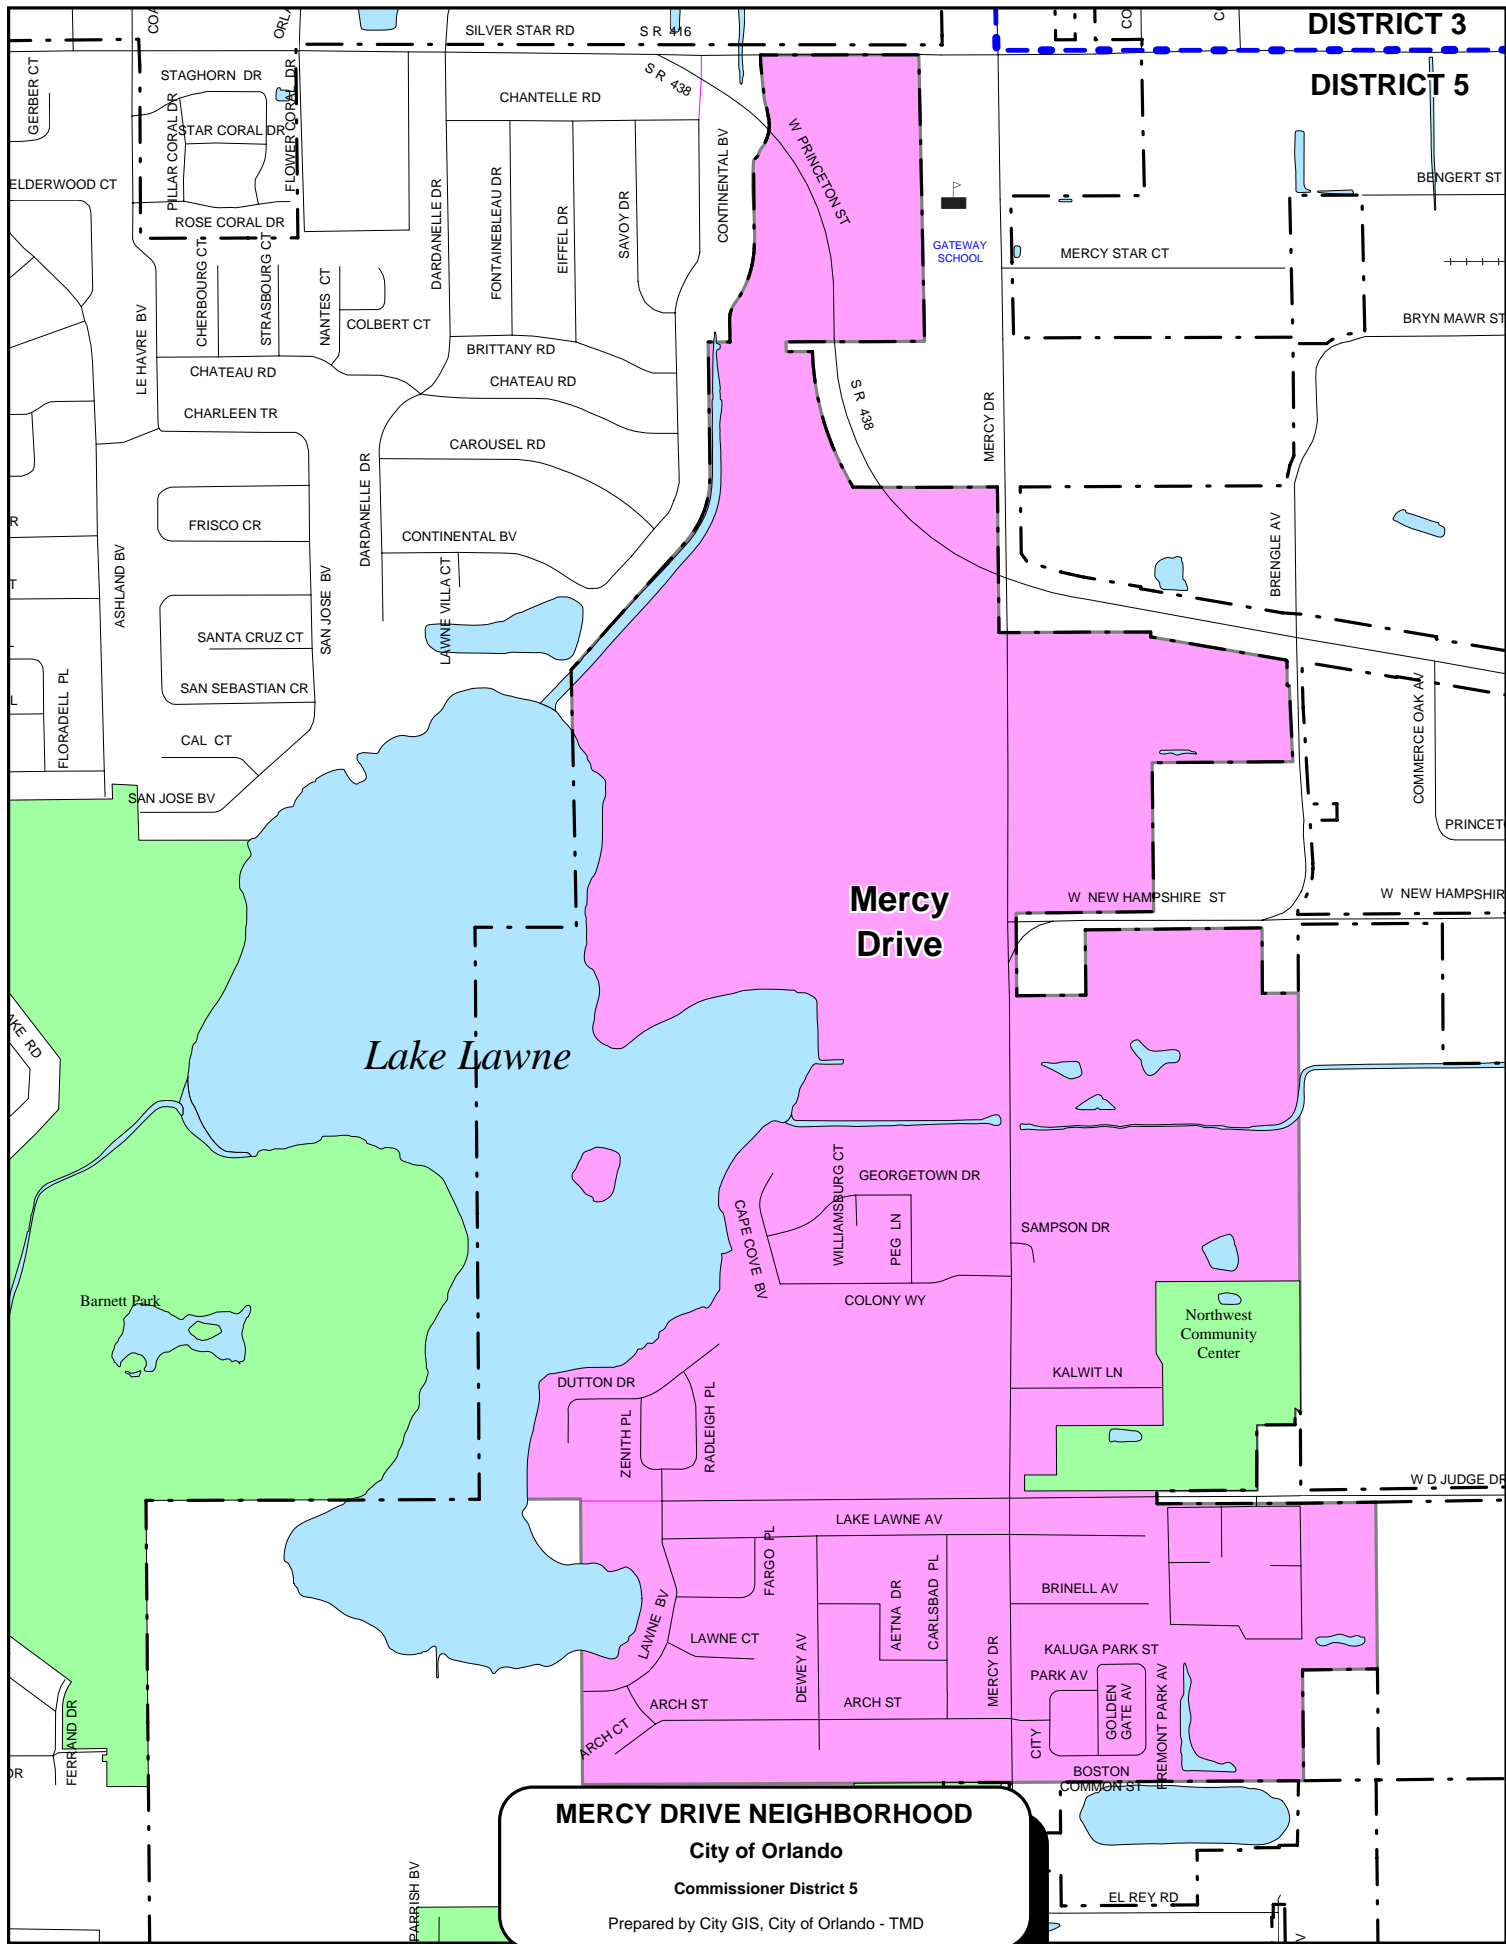

DISTRICT 3

DISTRICT 5

MERCY DRIVE NEIGHBORHOOD
 City of Orlando
 Commissioner District 5
 Prepared by City GIS, City of Orlando - TMD